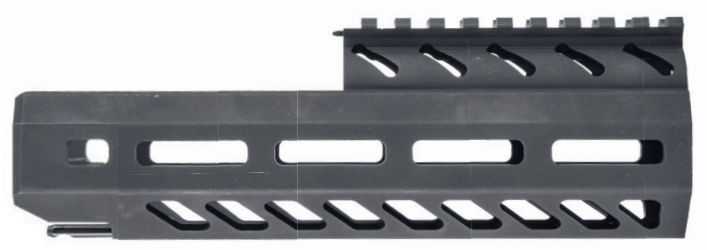

SIG MPX®

GAS PISTON SUBGUN

The MPX sets a new standard for performance and quality in the sub-gun category. Featuring AR style controls and a closed bolt piston system, the MPX is designed to fulfill the needs of competitive and professional users alike.

203 mm / 8" Barrel

CALIBER
9 MM

Single Point
Bungee Sling

Telescoping / Folding Stock

Mini Folding Stock

2-Point
Sling

8" SD Handguard

Thin Folding Aluminum Stock

Visor-Compatible Stock

Collapsible Stock

M4 Collapsible / Folding Stock

20 Round Magazine

30 Round Magazine

4" Handguard